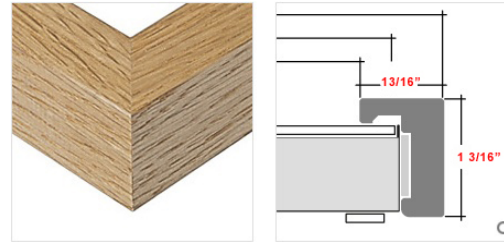

Wood 20 HALBE Frame

The Wood 20 Profile is the ideal choice for large sizes. And not only that: its wide, measuring 13/16", rectangular profile provides clean lines and is often cunningly employed to set smaller sized pictures off to their best advantage. The thickness of the frame is 1 3/16" inches.

Glass Types:

Glass I: Float glass, glossy, thickness 2.4mm (.09")

Float glass is the first choice for your magnetic frames if there are no special requirements regarding the glass quality.

Glass II: Float glass, non-reflective, thickness 2.4mm (.09")